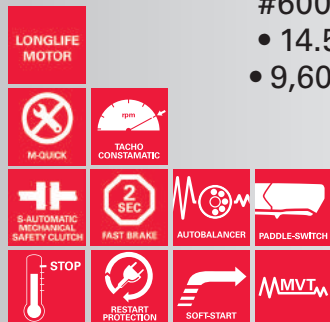

metabo®

2019 GRINDER MADNESS

GERMAN-MADE METABO SAFETY ANGLE GRINDERS

MADE IN GERMANY

See Store for
Special Pricing
Effective
April 16th!

LEARN MORE AT WWW.
METABO.COM/MADNESS

**4-1/2" Angle Grinder
w/ Non-locking Paddle Switch**

WP 9-115 Quick

#600380420

- 8.5 Amps
- 10,500 RPMs

**6" Angle Grinder w/ Brake &
w/ Non-locking Paddle Switch**

WEPBA 17-150 Quick

#600552420

- 14.5 Amps
- 9,600 RPMs

950 Masonic Lane
Richmond, VA 23223
Phone: 804-226-1024